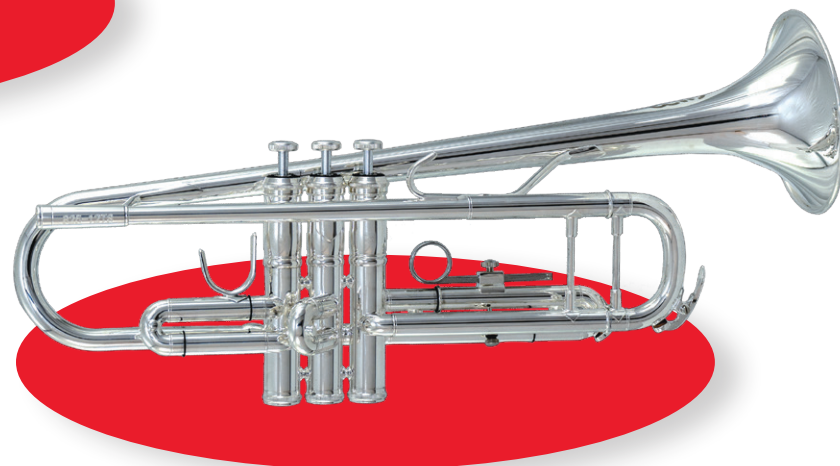

- Each voice has been considered individually for remarkable sound quality across the entire ensemble.
- Ergonomically designed to reduce fatigue
- Balanced low brass with no bell-heavy feeling
- Strategically placed braces offer ultimate durability
- Significantly greater mass in the mouthpieces stabilizes air and tone immediately
- Long lasting, thick, super-shiny silver or lacquer plating finish
- A longer main tuning slide featured on the professional trumpets allows performers to stay in tune in colder temperatures
- Tuning slide marks allow for quick ensemble tuning based on experience with temperature, humidity and elevation

ON YOUR MARK.

MARCHING TRUMPETS

- MODEL ● 825-10 ● 825-12 ● 825-12T
- KEY ● B♭
- BELL ● 5" one-piece ● tilted
- BORE ● .459 ● .464
- MOUTH PIECE ● 825TP2

MARCHING MELLOPHONE

- MODEL ● 825-20
- KEY ● F*
- BELL ● 10"
- BORE ● .468
- MOUTH PIECE ● 825ME

MARCHING BARITONE

- MODEL ● 825-25
- KEY ● B♭
- BELL ● 10"
- BORE ● .560
- MOUTH PIECE ● 825BA

MARCHING EUPHONIUM HYBRID

- MODEL ● 825-30
- KEY ● B♭
- BELL ● 11"
- BORE ● .562
- MOUTH PIECE ● 825EU

INCLUDED WITH EVERY HORN:

- 825 mouthpiece
- ABS case
- White gloves
- Graduated tuning slide marks
- Valve oil & slide grease
- Cleaning cloth

FINISH: SILVER or LACQUER

Every 825 Marching Brass Series instrument is available in silver or lacquer finish.